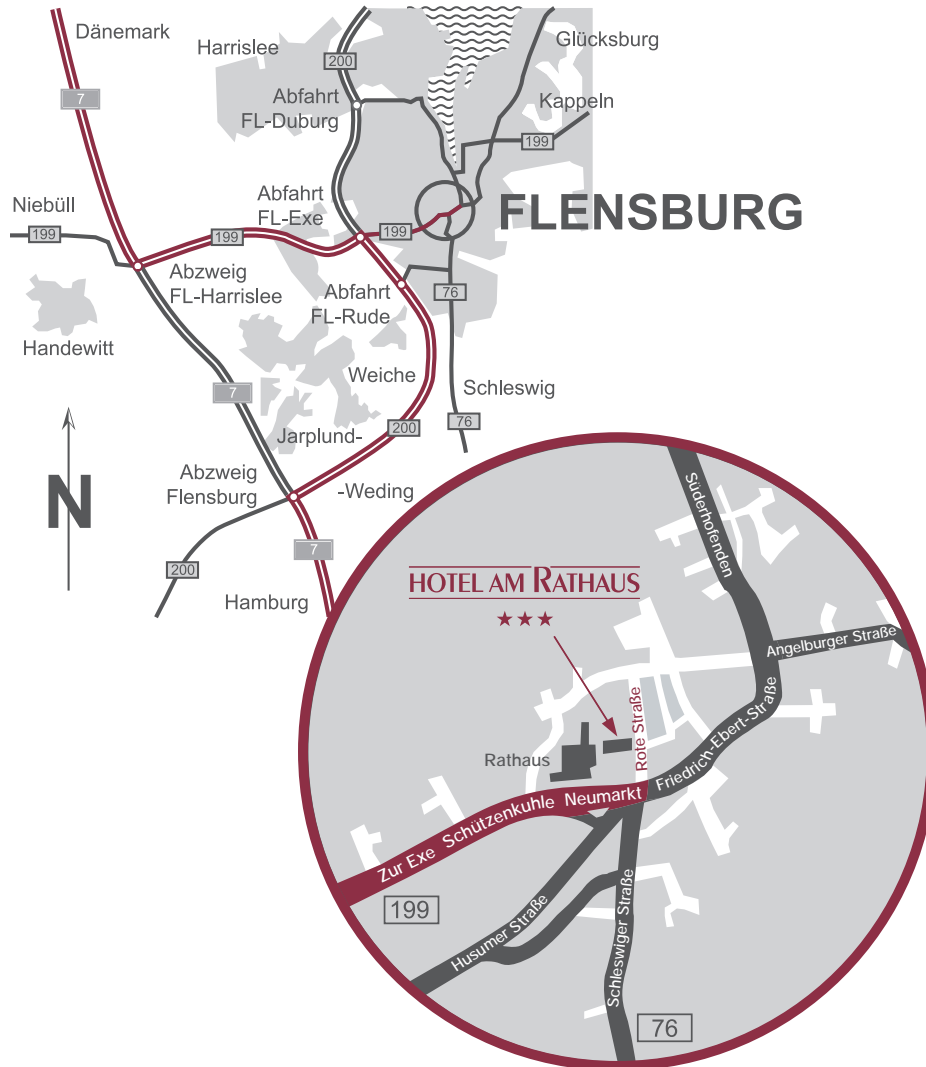

# HOTEL AM RATHAUS

Ihr Hotel Garni im Herzen Flensburgs

How to find us:

*From the north:*

Motorway A7, exit Flensburg – Harrislee/  
Flensburg-West, dual carriageway B199, in  
the direction of Flensburg-Zentrum

*From the south:*

Motorway A7, exit Flensburg, dual carria-  
geway B200, exit Flensburg-Rude, in the  
direction of Flensburg-Zentrum.

You can park close to the city and directly  
in front of the hotel in our garage or on our  
rooftop parking.